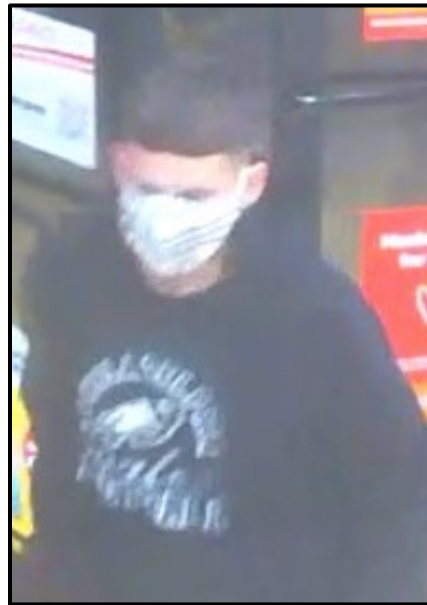

ARMED ROBBERY

Suspect

Victim: Circle K and employee

Location: 3508 W. Baseline Rd., Phoenix

Date: Saturday, January 16, 2021 at 3:30 a.m.

Suspect: Hispanic male, 20 years old, 5'8", 155 pounds, black hair, brown eyes, wearing a black hooded jacket, black Philadelphia Eagles T-shirt, gray sweatpants, black Van style shoes with white soles

Vehicle: Silver mid-2000s 4 door sedan

On Saturday, January 16, 2021 at approximately 3:30 a.m., the suspect entered the Circle K, approached the counter as the clerk was opening the register for another customer and threatened to hurt him if he didn't move away from the register. The suspect filled his pockets with cash and an armful of alcohol then fled the area.