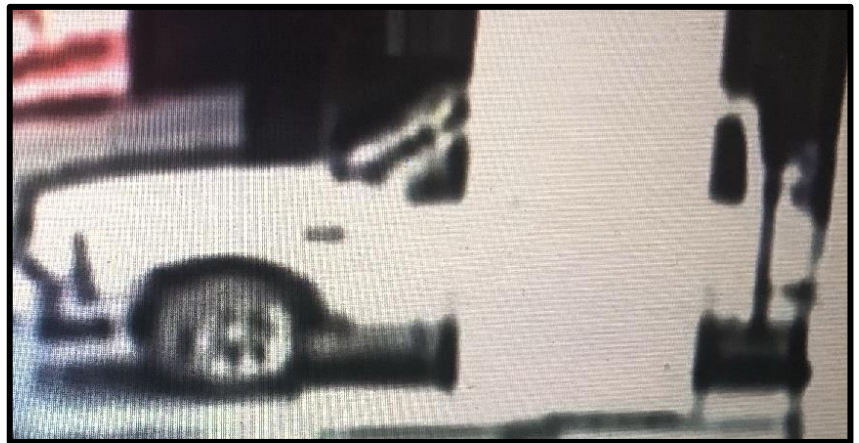

CREDIT CARD THEFT

Suspect Photo

Suspect Vehicle

- Victim:** 32 year old female
Location: 305 E. Thomas Road and 3455 W. Glendale Ave, Phoenix
Date: Wednesday, February 13, 2019
Suspect: White male
Vehicle: Light colored pick-up truck

On Wednesday, February 13, 2019, the victims backpack was stolen, a short time later the victims credit card from inside the backpack was used by the suspect at multiple locations. Investigators are seeking any information in regard to this incident.